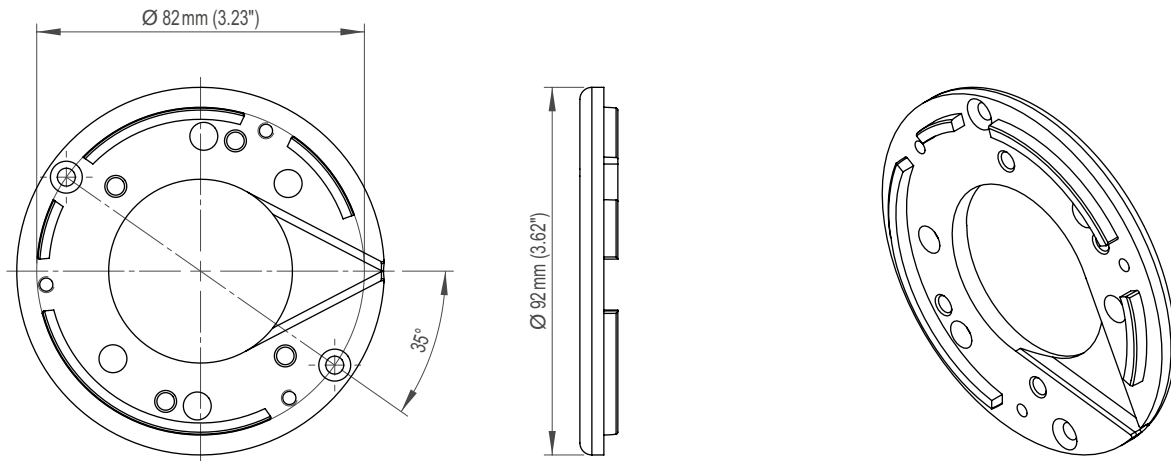

DDF4220HDV Picodome®

Hybrid HD Dome Camera, 1.3-Megapixel, 720p/30, SD (PAL/NTSC), H.264,
Low-Light, Wide Dynamic Range (WDR), PoE (Class 0), Compact Housing, Vandal-resistant (IK10)

Accessories

Mounting ring for surface mount variant (compatible with flush-mounted sockets according to DIN 49073)