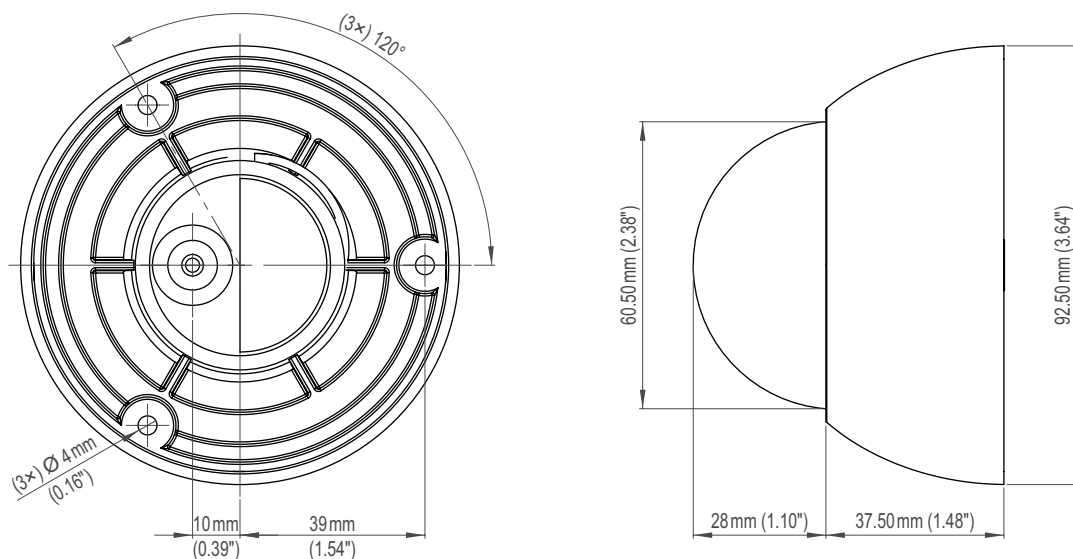

Surface mount variant