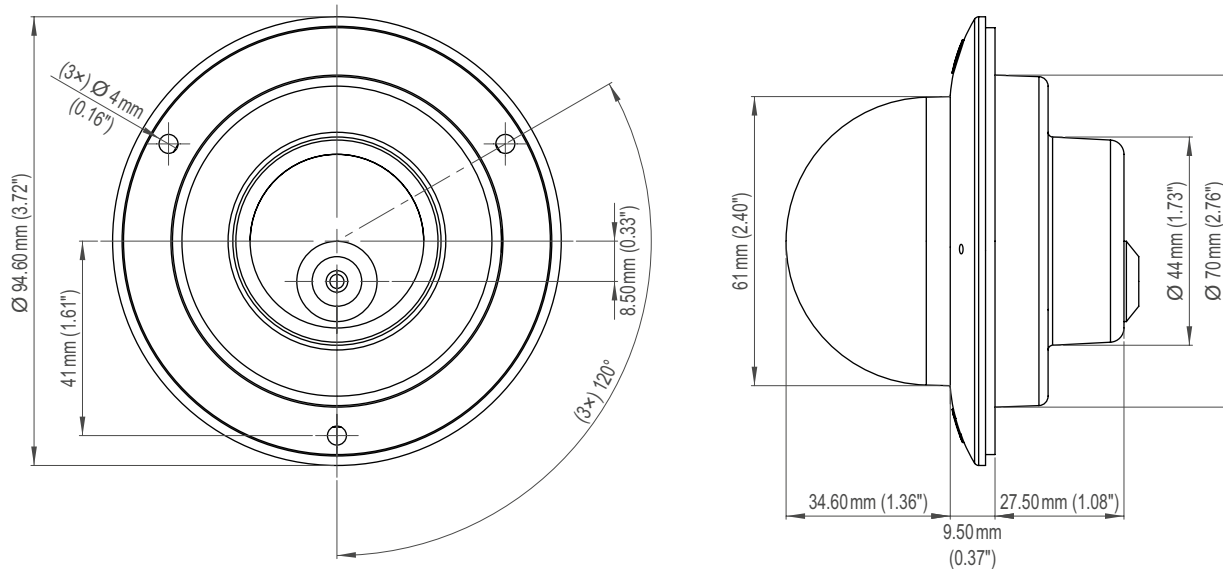

DDF4220HDV Picodome®

Hybrid HD Dome Camera, 1.3-Megapixel, 720p/30, SD (PAL/NTSC), H.264, Low-Light, Wide Dynamic Range (WDR), PoE (Class 0), Compact Housing, Vandal-resistant (IK10)

Dimensions

In-ceiling mount variant