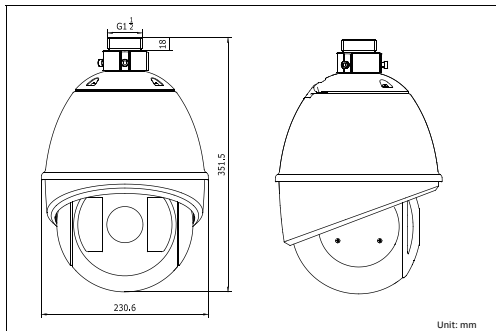

Dimensions

Accessories