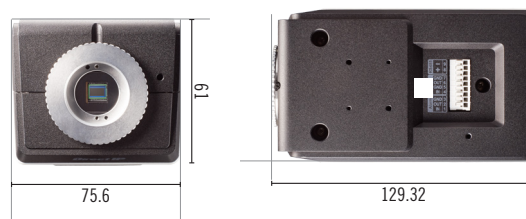

DIMENSIONS

(Unit - mm)