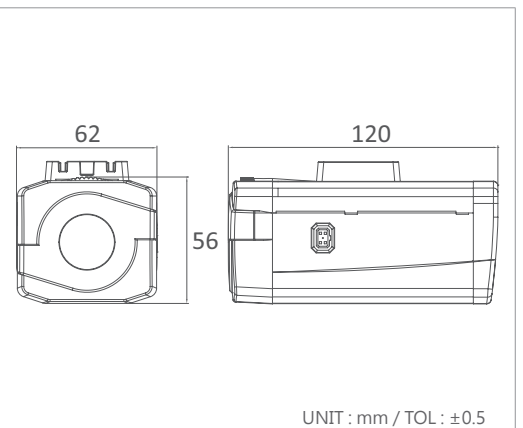

*Specifications are unfixed and do not apply to customized projects. 0862 140512

Dimensions

UNIT : mm / TOL : ±0.5