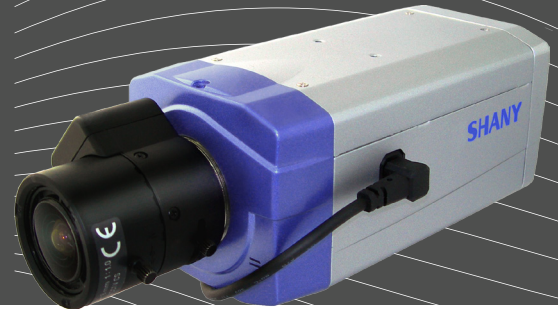

SHANY

2.0 Megapixel (1080P) WDR IP Box Camera SNC-WD2201M

Preliminary

- 1/2.8" Sony 2.0 Megapixel Progressive Exmor™ CMOS Sensor
- 1920x1080@30fps (1080P) ; H.264, MPEG4, M-JPEG
- Color:0.1Lux@F1.2, B/W:0.01Lux@F1.2, Sense-up:0.001Lux@F1.2
- 2D Noise Reduction ; Sense up
- Motion Detection
- Two-way Audio & Multicast Support
- Support Micro SD/SDHC Card
- Support 12Vdc / PoE Power Input
- Support ONVIF Profile S

Wide
Dynamic