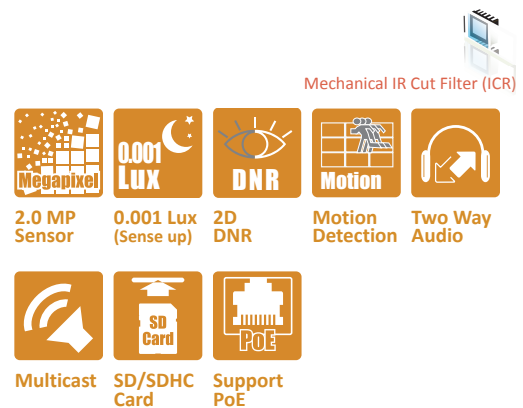

*Specifications are unfixed and do not apply to customized projects. 0862 140512