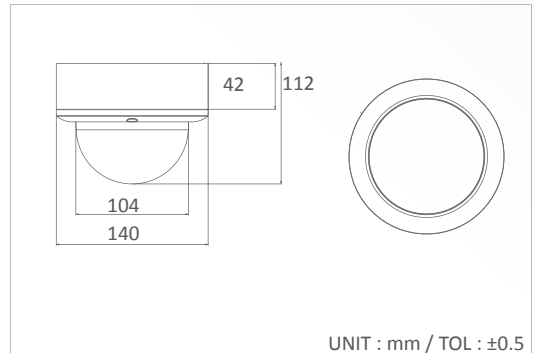

## 2.0 Megapixel 1080P IP IR Dome Camera (Indoor) SNC-L2202M

- 1/2.7" 2.0 Megapixel Progressive CMOS Sensor
- 1920x1080P@30fps (1080P) ; H.264 High Profile, MPEG4, M-JPEG
- 0.0001Lux (IR LEDs on at 2 Lux)
- Shutter Mode (Auto/Manual) & Sense Up
- Motion Detection & Alarm Trigger
- Two-way Audio & Support Multicast
- Support Micro SD/SDHC Card
- Support 12Vdc / PoE Power Input
- Support ONVIF 2.0 and PSIA

### Dimensions