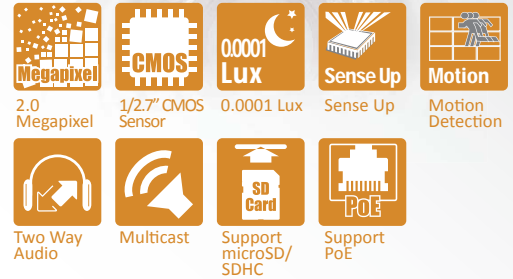

Mechanical IR Cut Filter (ICR)
Indoor, Plastic
3-axis Gimbal Mechanism

Dimensions