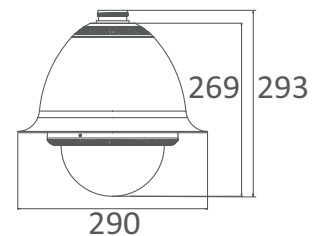

Dimensions