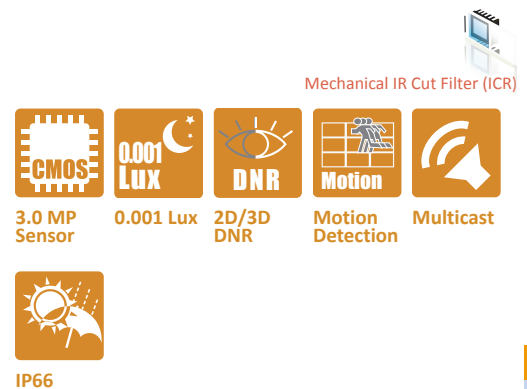

*Specifications are unfixed and do not apply to customized projects. 140422