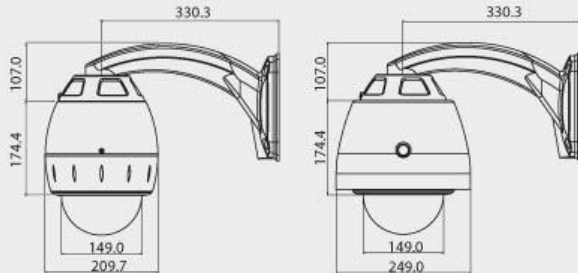

Features

- 1/4 Inch IT CCD, 540TVL
- Built-in Auto Focus/Auto Iris
- Max. 432x Zoom (36x Optical/12x Digital)
- Electronic Sensitivity-up(DSS), TDN(ICR), OSD
- XWDR, 3D-DNR
- Pan rotation range endless 360°
- Tilt rotation range 0° to 90°
- Pan/Tilt maximum rotating speed is 360°/sec
- Auto parking functions
- Auto-Flip function
- Privacy masking function
- RS-485 protocol compatible
- Wall mount housing (Option: Pendant mount housing)
- IP66

- Without Sun-Shield

Dimensions

Wall Mount

Pendant Mount

Unit (mm)

Optional Accessories

SCB2000 : Corner mount bracket

SOB2000 : Pole mount bracket