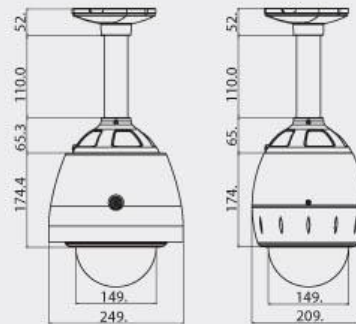

Features

- 1/4 Inch IT CCD, 540TVL
- Built-in Auto Focus/Auto Iris
- Max. 432x Zoom (36x Optical/12x Digital)
- Electronic Sensitivity-up(DSS), TDN(ICR), OSD
- XWDR, 3D-DNR
- Pan rotation range endless 360°
- Tilt rotation range 0° to 90°
- Pan/Tilt maximum rotating speed is 360°/sec
- Auto parking functions
- Auto-Flip function
- Privacy masking function
- RS-485 protocol compatible
- Wall mount housing (Option: Pendant mount housing)
- IP66

- Without Sun-Shield

Dimensions

Wall Mount

Pendant Mount

Unit (mm)

Optional Accessories

SCB2000 : Corner mount bracket

SOB2000 : Pole mount bracket