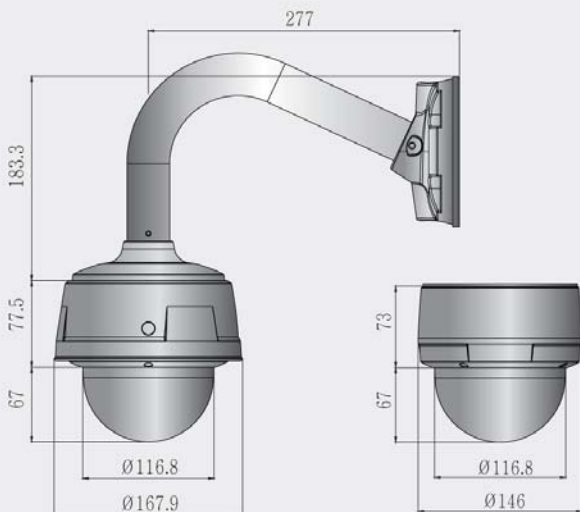

Avail. In optional models

- SMB-20Z12F / SMB-21Z12F : Without Sun-Shield, Wall Mount Bracket

DIMENSIONS

SPECIFICATIONS

Model	SNB-22Z12FW	SNB-23Z12FW
Signal System	NTSC	PAL
Scanning System	2:1 Interlace	
Scanning Frequency (H)	15.734 KHz	15.625 KHz
Scanning Frequency (V)	59.94 Hz	50 Hz
Image Sensor	1/4 Inch IT CCD	
Total Pixels	811(H) x 508(V) 410K	795(H) x 596(V) 470K
Effective Pixels	768(H) x 494(V) 380K	752(H) x 582(V) 440K
Horizontal Resolution	550 TV Lines (B/W 600TV Lines)	
Video Output Level	1.0V p-p (75Ω, Composite)	
S/N Ratio	More than 52dB(AGC Off)	
Lens	12x Optical, 3.68(W)mm~43.53(T)mm, F1.65(W) ~ F1.99(T)	
Digital Zoom Ratio	1x ~ 12x	
Iris Control	Auto/Manual (0~100)	
Panning/Tilting Ratio	Pan: 360° endless rotation; Tilt: 90°	
Panning/Tilting Speed	Manual: 0.1° ~ 360°/sec (Zoom Proportional)	
Preset	127 position with Labels	
Swing / Pattern / Group	8 Swings/4 Patterns (about 5min/Pattern)/8 groups (max. 20)	
OSD	Multi-Language (English, Chinese, Spanish, Portuguese, Turkish, Russian, Czech, Korean)	
Back Light	BLC / WDR / ECL / Off	
Digital Slow Shutter	Off / Auto(x2~x128)	
3D-DNR	Low / Middle / High / Off	
White Balance	AWB / ATW / Manual (Red, Blue Gain, Adjustable)	
Brightness Control	Adjustable (0~100)	
Power-up Action	Resume the last action executed (Preset, Swing, Group)	
Auto Parking / Flip	ON/OFF; Flip (Flips the image when the Tilt angle goes over 90°)	
Alarm I/O	4 Inputs, 1 Output	
Operation Temp.	0°C ~ +40°C / -30°C ~ +50°C (Heater)	
Electronic Shutter Speed	1/60~1/90,000 Sec.	1/50~1/90,000sec.
Supplied Voltage	24VAC	
Power Consumption	Max. 1.5A (Heater On)	
Dimensions(ØxH)	Dome: 116.8(Ø) x 140(H)mm / Housing: 146(Ø) x 140(H)mm	
Weight	Approx. 2.9Kg (with Wall Mount)	