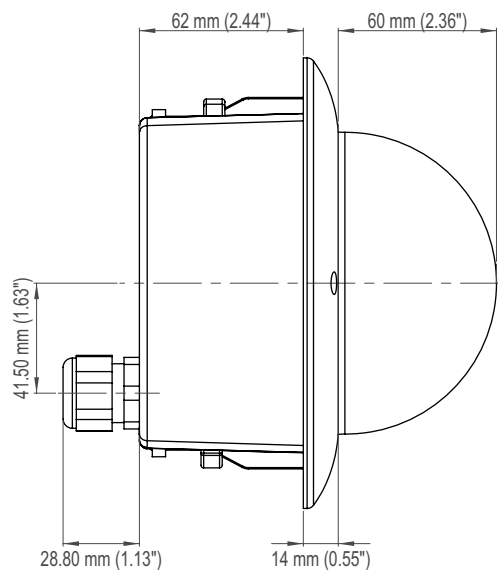

Mechanical Data

Dimensions	In-ceiling mount variant: approx. Ø 170 × H 135 mm (Ø 6.7 × H 5.3 inches) Surface mount variant: approx. Ø 153 × H 135 mm (Ø 6.0 × H 5.3 inches)
Weight	In-ceiling mount variant: approx. 1200 g (2.6 lb) Surface mount variant: approx. 1100 g (2.4 lb)
Adjustment	3-axis
Colour	White (standard variant)
Bubble	Clear (with black inner liner for discrete surveillance)
Vandal-resistant	Yes
IK protection	IK10 protection against external mechanical impacts (up to 20 joules)
IP rating	IP67 (surface mount variant only)

Lens F1.6 – F2.6 / 10 – 23 mm	
Type	Motor-driven megapixel varifocal lens
Format	1/2.7"
Mount	Board Lens
Focal length	10 – 23 mm
Iris range (at wide end)	F1.6 – F16 (Closed)
Iris range (at tele end)	F2.6 – F16 (Closed)
Iris control	P-Iris (motor-driven)
Zoom	Motor-driven
Focus	Motor-driven
MOD (Minimum Object Distance)	0.8 m
IR corrected	Yes
Available angles of view ¹⁵⁾ (H × V) at wide end	approx. 27° × 20° with 4CIF, SXGA– approx. 27° × 15° with 720p
Available angles of view ¹⁵⁾ (H × V) at tele end	approx. 11° × 8° with 4CIF, SXGA– approx. 11° × 6° with 720p

Dimensions

In-ceiling mount variant

Surface mount variant