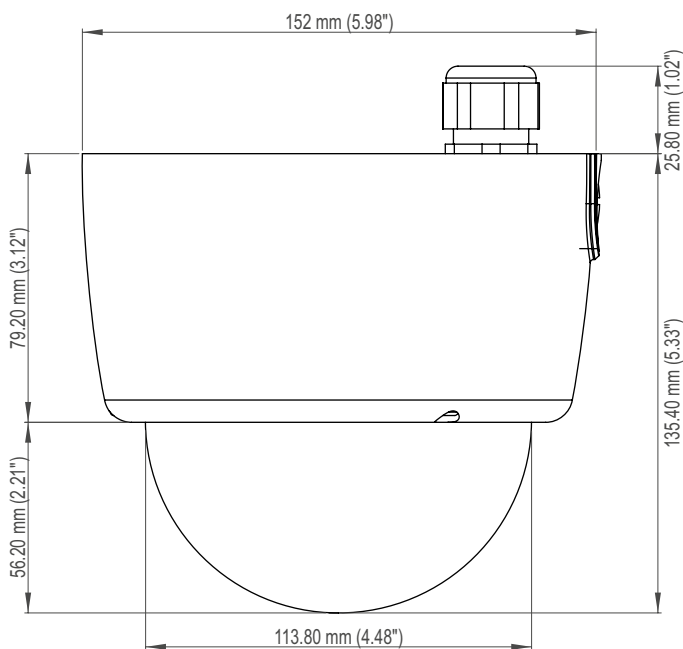

Mechanical Data

Dimensions	In-ceiling mount variant: approx. Ø 170 × H 135 mm (Ø 6.7 × H 5.3 inches) Surface mount variant: approx. Ø 153 × H 135 mm (Ø 6.0 × H 5.3 inches)
Weight	In-ceiling mount variant: approx. 1200 g (2.6 lb) Surface mount variant: approx. 1100 g (2.4 lb)
Adjustment	3-axis
Colour	White (standard variant)
Bubble	Clear (with black inner liner for discrete surveillance)
Vandal-resistant	Yes
IK protection	IK10 protection against external mechanical impacts (up to 20 joules)
IP rating	IP67 (surface mount variant only)

Dimensions

In-ceiling mount variant

Surface mount variant