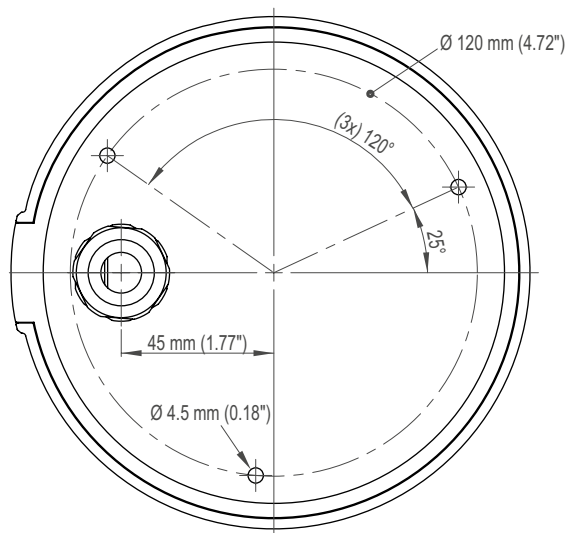

Mechanical Data

Dimensions	In-ceiling mount variant: approx. Ø 170 × H 135 mm (Ø 6.7 × H 5.3 inches) Surface mount variant: approx. Ø 153 × H 135 mm (Ø 6.0 × H 5.3 inches)
Weight	In-ceiling mount variant: approx. 1200 g (2.6 lb) Surface mount variant: approx. 1100 g (2.4 lb)
Adjustment	3-axis
Colour	White (standard variant)
Bubble	Clear (with black inner liner for discrete surveillance)
Vandal-resistant	Yes
IK protection	IK10 protection against external mechanical impacts (up to 20 joules)
IP rating	IP67 (surface mount variant only)

Lens F1.6 – F2.6 / 10 – 23 mm	
Type	Motor-driven megapixel varifocal lens
Format	1/2.7"
Mount	Board Lens
Focal length	10 – 23 mm
Iris range (at wide end)	F1.6 – F16 (Closed)
Iris range (at tele end)	F2.6 – F16 (Closed)
Iris control	P-Iris (motor-driven)
Zoom	Motor-driven
Focus	Motor-driven
MOD (Minimum Object Distance)	0.8 m
IR corrected	Yes
Available angles of view ¹⁵⁾ (H × V) at wide end	approx. 27° × 20° with 4CIF, SXGA– approx. 27° × 15° with 720p
Available angles of view ¹⁵⁾ (H × V) at tele end	approx. 11° × 8° with 4CIF, SXGA– approx. 11° × 6° with 720p

All trademarks identified by * are trademarks or registered trademarks of the following owners: ActiveX of Microsoft Corporation headquartered in Redmond, Washington, USA

DDF4520HDV-DN

Hybrid HD Dome Camera, 1.3-Megapixel, 720p/30, SD (PAL/NTSC), H.264, Day/Night (ICR), Low-Light, Wide Dynamic Range (WDR), Motor-driven Varifocal Lens, P-Iris, PoE (Class 0), Vandal-resistant (IK10)

Dimensions

In-ceiling mount variant

Surface mount variant