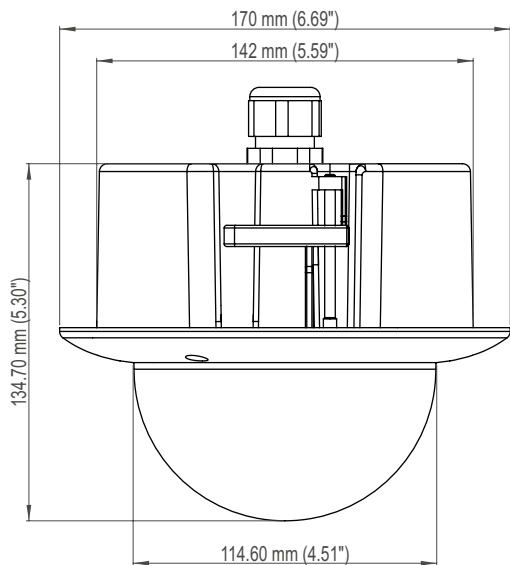

Mechanical Data

Dimensions	In-ceiling mount variant: approx. Ø 170 × H 135 mm (Ø 6.7 × H 5.3 inches) Surface mount variant: approx. Ø 153 × H 135 mm (Ø 6.0 × H 5.3 inches)
Weight	In-ceiling mount variant: approx. 1200 g (2.6 lb) Surface mount variant: approx. 1100 g (2.4 lb)
Adjustment	3-axis
Colour	White (standard variant)
Bubble	Clear (with black inner liner for discrete surveillance)
Vandal-resistant	Yes
IK protection	IK10 protection against external mechanical impacts (up to 20 joules)
IP rating	IP67 (surface mount variant only)

Lens F1.6 – F2.6 / 10 – 23 mm	
Type	Motor-driven megapixel varifocal lens
Format	1/2.7"
Mount	Board Lens
Focal length	10 – 23 mm
Iris range (at wide end)	F1.6 – F16 (Closed)
Iris range (at tele end)	F2.6 – F16 (Closed)
Iris control	P-Iris (motor-driven)
Zoom	Motor-driven
Focus	Motor-driven
MOD (Minimum Object Distance)	0.8 m
IR corrected	Yes
Available angles of view ¹⁵⁾ (H × V) at wide end	approx. 27° × 20° with 4CIF, SXGA– approx. 27° × 15° with 720p
Available angles of view ¹⁵⁾ (H × V) at tele end	approx. 11° × 8° with 4CIF, SXGA– approx. 11° × 6° with 720p

Dimensions

In-ceiling mount variant

Surface mount variant