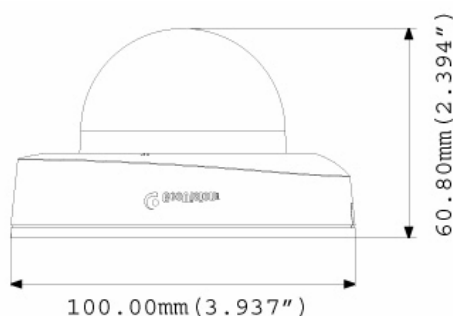

### Models

Model	Iris	Focal Length (mm)	Maximum Aperture	Image Format
GV-EFD1100-0F (Coming)	Fixed	2.8	F/2.0	1/2.7"
GV-EFD1100-2F	Fixed	3.8	F/1.8	1/2.7"

## Dimensions

### Lens

Megapixel	Yes	
Day/Night	Yes (with removable IR-cut filter)	
Focal Length	2.8 mm	3.8 mm
Lens Type	Fixed	
Maximum Aperture	F/2.0	F/1.8
Mount	M12, Pitch 0.5 mm	
Horizontal FOV	93°	64°
Image Format	1/2.7"	
Operation	Focus	Fixed
	Zoom	Fixed
	Iris	Fixed
IR LED Quantity	12 IR LEDs	
Max. IR Distance	15 m (50 ft)	

### Video Resolution

Main Stream	4:3	1280 x 960, 640 x 480, 320 x 240
	16:9	1280 x 720, 640 x 360, 448 x 252
	5:4	1280 x 1024, 640 x 512, 320 x 256
Sub Stream	4:3	640 x 480, 320 x 240
	16:9	640 x 360, 448 x 252
	5:4	640 x 512, 320 x 256