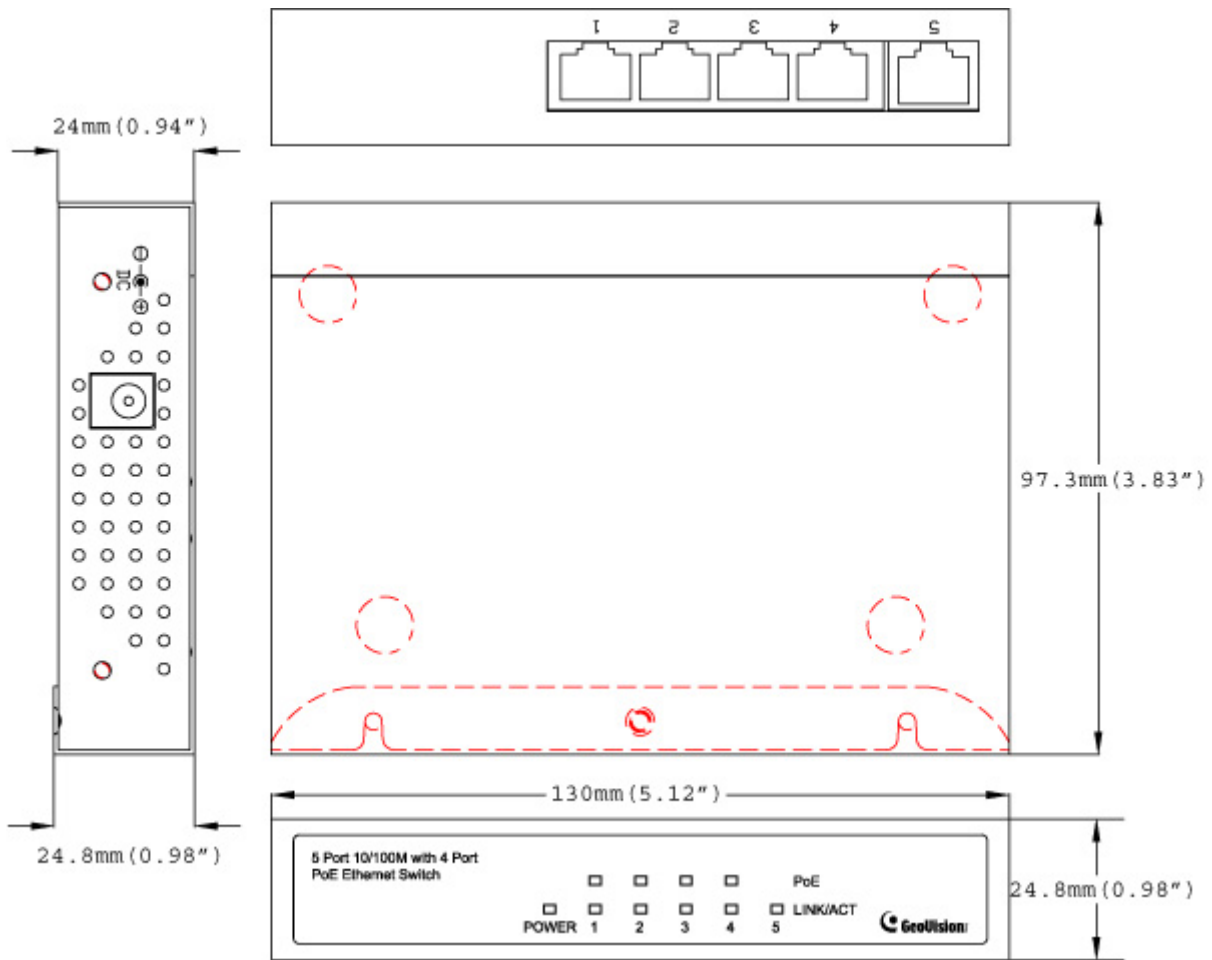

### Introduction

The GV-POE0400 is a 5-port 10/100Base TX with 4 PSE/PoE ports Desktop PoE Fast Ethernet Switch. The switch supports IEEE 802.3at Power over Ethernet standard, up to 30 W per port and maximum 70 W power consumption per system, and no special network cable is required for connecting your powered devices (PD), such as IP cameras. The switch is designed for small network environment to strengthen its network connection and efficiency.

### Specifications

Ports		
Number of Ports	5 ports (Fast Ethernet 10/100BaseTX, 4 ports with IEEE 802.3at PSE)	
Performance		
MAC Address	1 K	
Buffer Memory	384 K bits	
Transmission Method	Store and Forward	
Transmission Media	10BaseT Cat. 5 UTP/STP 100BaseTX Cat. 5 UTP/STP	
Filtering/Forwarding Rates	10 Mbps port - 14,880 pps 100 Mbps port - 148,800 pps	
Mechanical Characteristics		
LED Indicators	Per Port: Link/Act PoE Act/Status Power	
Electrical Characteristics		
PoE Power	Input	100 ~ 240 V/AC, 50 ~ 60 Hz
	Output	IEEE 802.3at Compliant Voltage, Per Port Max. 30 watts (4 Ports at Full 15.4 W / 2 Ports at Full 30 W)
Max. Power Consumption	70 W	
General		
Dimensions (H x W x D)	24 x 130 x 98 mm (0.94" x 5.11" x 3.86")	
Weight	0.76 kg (1.68 lb)	
Operating Temperature	0°C ~ 40°C (32°F ~ 104°F)	
Storage Temperature	-20°C ~ 90°C (-4°F ~ 194°F)	
Humidity	10 to 90% RH (non-condensing)	
Standards and Regulatory		
Standards	IEEE-802.3at PoE+ / PSE IEEE 802.3 10BaseT IEEE 802.3u 100BaseTX IEEE 802.3x Flow Control	
Regulatory	CE, FCC Class A	

**Note:** Specifications are subject to change without notice.

Dimensions

Front View

Rear View