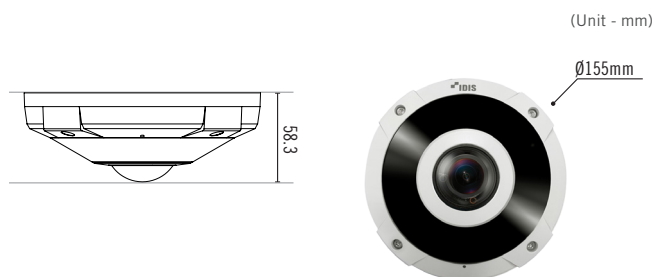

## DC-Y3C14WRX

- Easy installation with DirectIP NVR
- 12MP Sensor / 9.4MP (3200 x 2944) resolution
- Fixed-focal lens (f=1.98mm)
- micro SD / SDHC / SDXC, Smart Failover
- Two-way audio
- Alarm in / out
- IK10 / IP67 supports
- PoE (IEEE 802.3af Class 3), 12VDC
- Day and night (ICR)
- True wide dynamic range (WDR)
- IR LED (Distance : 15m)
- Various viewing composition, 6 dewarping view modes
- Supports ONVIF

### DIMENSIONS