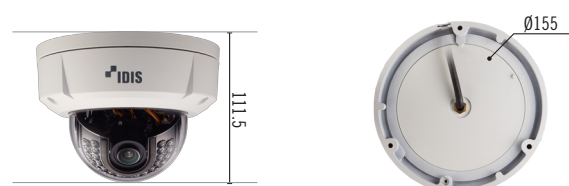

DIMENSIONS

(Unit - mm)