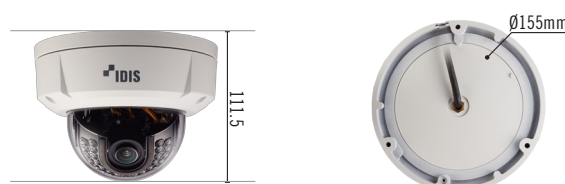

DIMENSIONS

(Unit - mm)