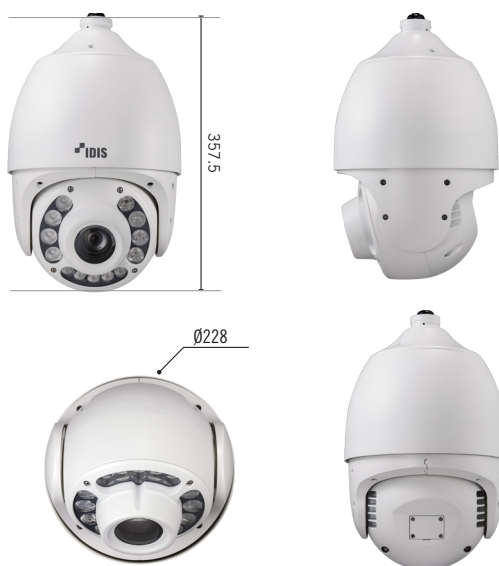

DIMENSIONS

(Unit - mm)