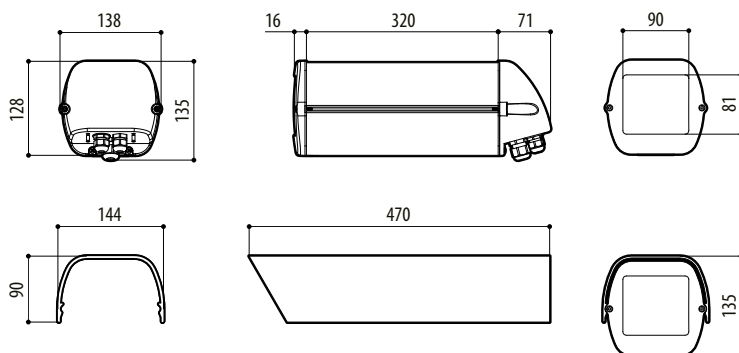

Cable glands: 3xM16
Glass window (WxH): 90x81mm (3.5x3.2in)
Internal usable area (WxH): 90x85mm (3.5x3.3in)
Internal usable length (without accessories): 320mm (12.6in)
Internal usable length (with accessories): 250mm (9.8in)
Unit weight: 3.2kg (7.1lb)

RELATED PRODUCTS

PTH300	Horizontal/vertical Pan & Tilt
--------	--------------------------------

BRACKETS AND ADAPTORS

WBJA	Wall mount bracket
WBMA	Wall bracket with ball joint
WBOVA2	Wall bracket with internal cable channel
WBOV3A2	Wall bracket with internal cable channel, counterplate and support box, not compatible with OHEBVF1, OHEBVF2 and OHEBVF3
WCM3A	Ceiling bracket with ball joint
WCM5A	Ceiling bracket with ball joint
WCM4A2	Ceiling bracket with internal cable channel
WFWCA	Column bracket with joint

SPARE PARTS

OHEBS32A000	Sunshield HEB32
DOTHE01	Spacers for camera and lens
OHEBMAN	Cable glands, gaskets and screws
OHBCFA04	Front cover with glass, screws and gaskets
OHBFP04B	Back cover with cable glands, gaskets and screws

PACKAGE

Model Number	Weight	Dimensions (WxHxL)	Master carton
HEB32K1A000B	3.5kg (7.7lb)	16.5x15.5x49cm (6.5x6.1x19.3in)	10

TECHNICAL DRAWINGS

The dimensions of the drawings are in millimetres.

HEB